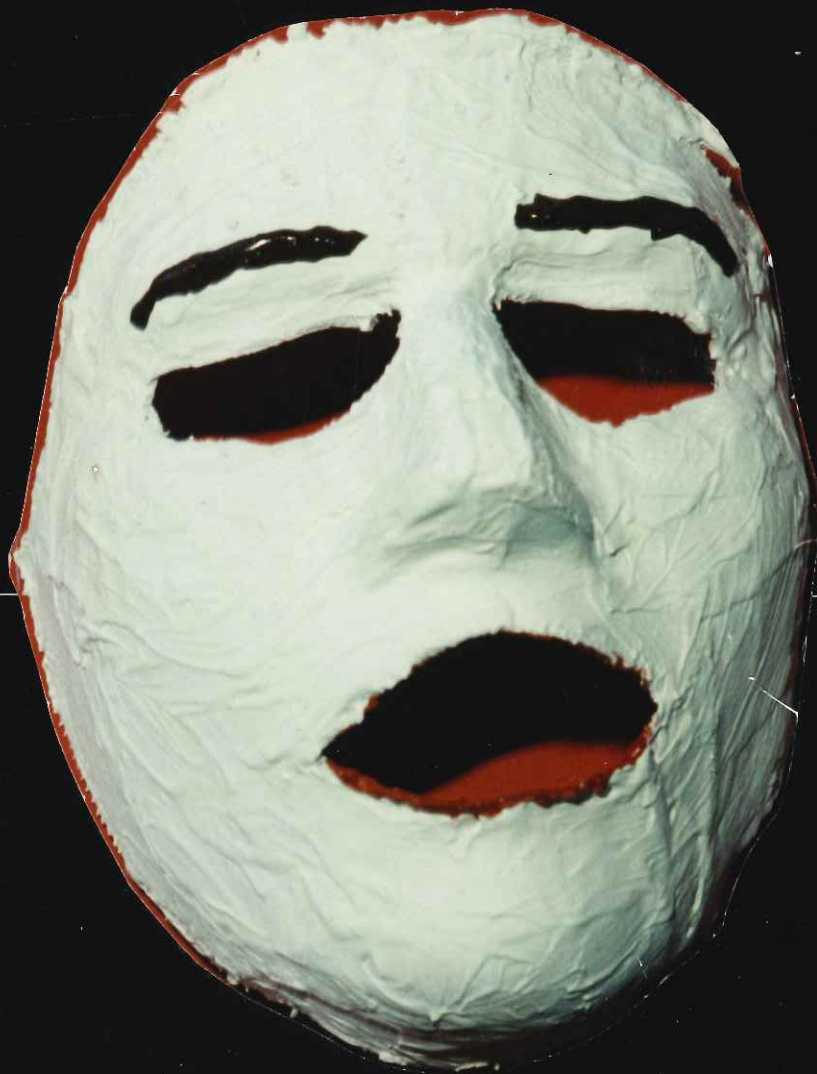

# POSTER ALBUM

10/65k

7

MIDU

Coca-Cola

LÖCK  
antier

11  
2x

2